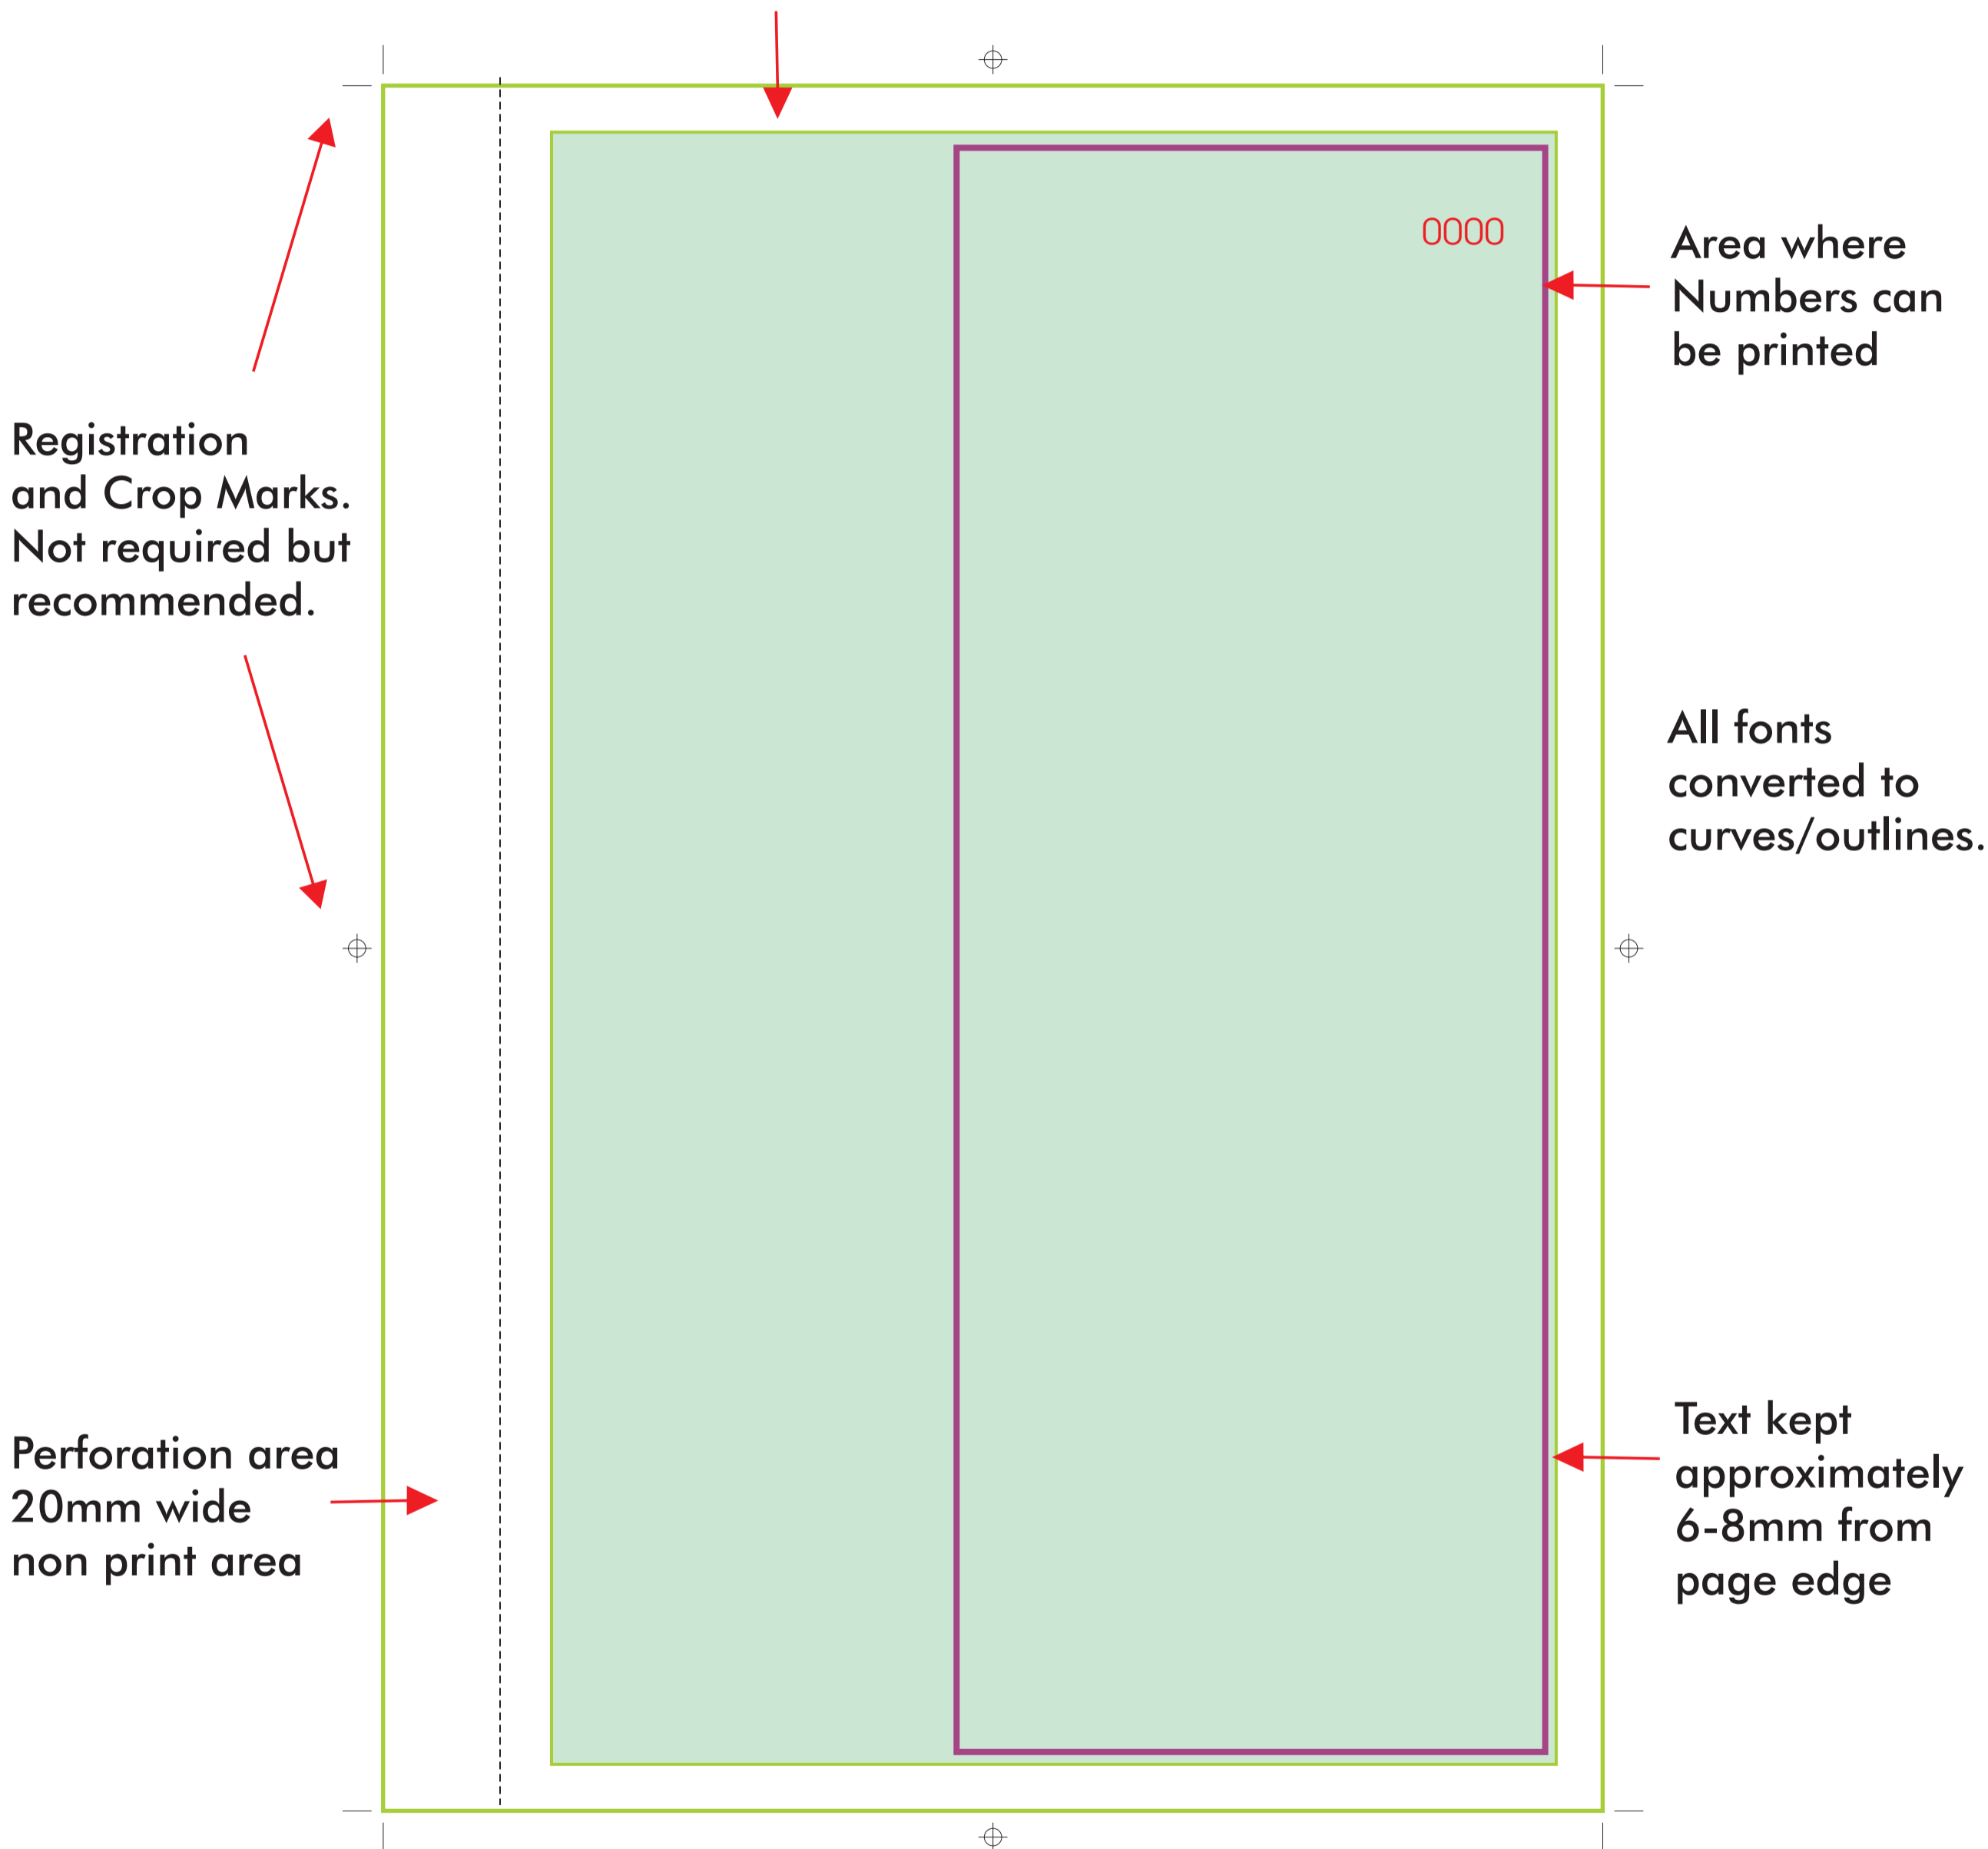

Minimum 8-9mm
space for top margin

Page Size
210mm x 297mm

Registration
and Crop Marks.
Not required but
recommended.

Area where
Numbers can
be printed

All fonts
converted to
curves/outlines.

Perforation area
20mm wide
non print area

Text kept
approximately
6-8mm from
page edge

Images
Minimum 300dpi