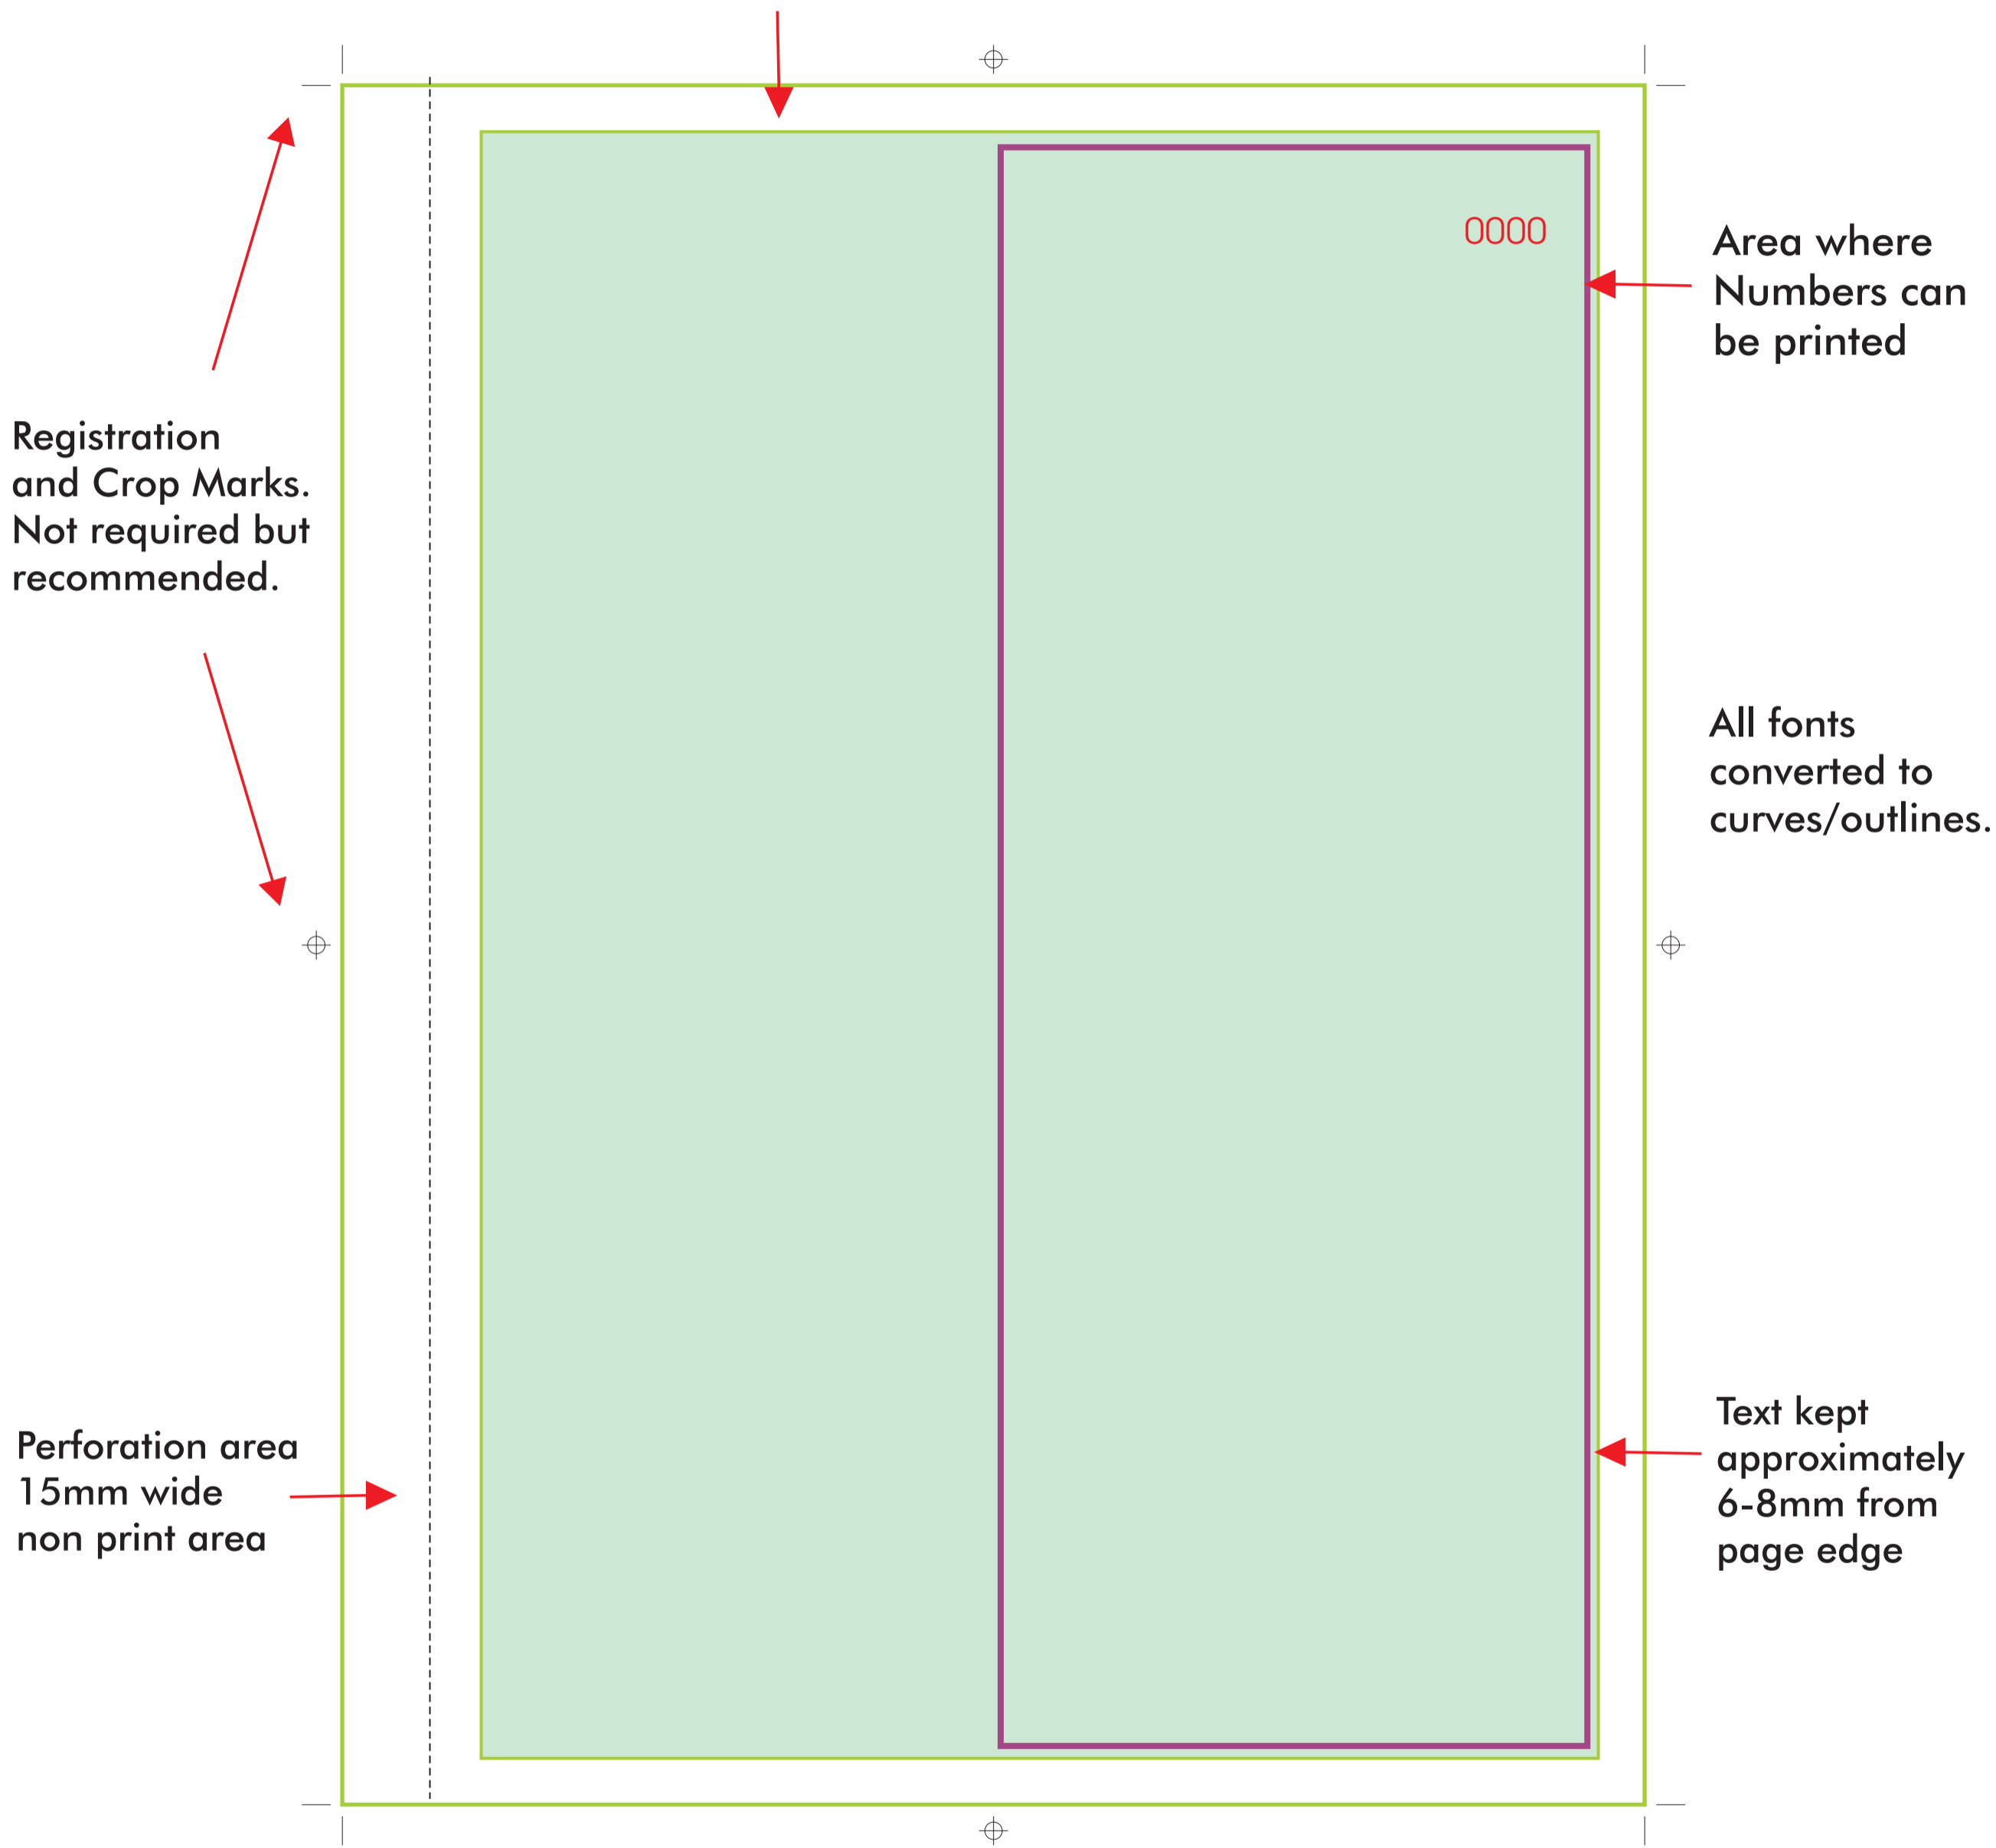

Minimum 8-9mm
space for top margin

Page Size
225mm x 297mm

Images
Minimum 300dpi